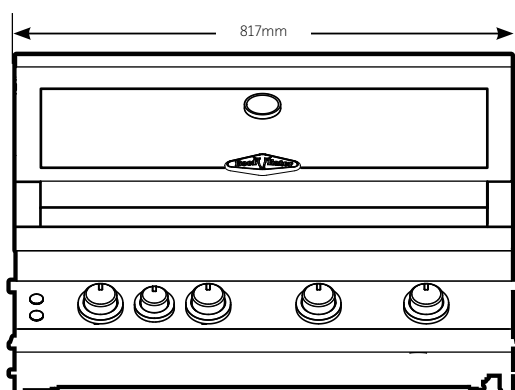

BBF7645SA

7000 Series Premium 4 Burner Built in BBQ

For built-in installations: islands, masonry, other non-combustible material structures.

| | |
|--|-----------------|
| To suit models: BBG7645SA | 4 burner |
| Width | 817mm |
| Height (lid closed) | 555mm |
| Depth (includes 20mm rear ventilation clearance) | 648mm |
| Clearance at rear (Min) | 20mm |
| Minimum Clearance to Combustible Materials | 450mm |

*All measurements are in mm

LIFE TASTES BETTER OUTDOORS