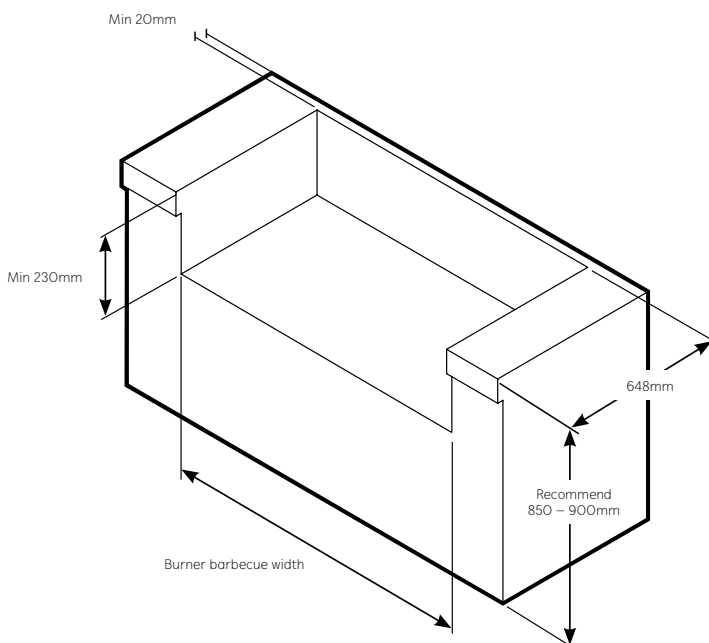

BBF7645SA

7000 Series Premium 4 Burner Built in BBQ

For built-in installations: islands, masonry, other non-combustible material structures.

| | |
|--|-----------------|
| To suit models: BBG7645SA | 4 burner |
| Width | 817mm |
| Height (lid closed) | 555mm |
| Depth (includes 20mm rear ventilation clearance) | 648mm |
| Clearance at rear (Min) | 20mm |
| Minimum Clearance to Combustible Materials | 450mm |

*All measurements are in mm

LIFE TASTES BETTER OUTDOORS