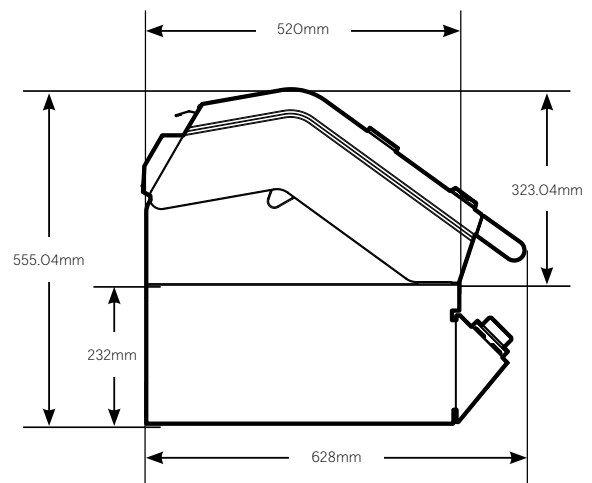

BBF7645SA

7000 Series Premium 4 Burner Built in BBQ

For built-in installations: islands, masonry, other non-combustible material structures.

| | |
|--|-----------------|
| To suit models: BBG7645SA | 4 burner |
| Width | 817mm |
| Height (lid closed) | 555mm |
| Depth (includes 20mm rear ventilation clearance) | 648mm |
| Clearance at rear (Min) | 20mm |
| Minimum Clearance to Combustible Materials | 450mm |

*All measurements are in mm

LIFE TASTES BETTER OUTDOORS