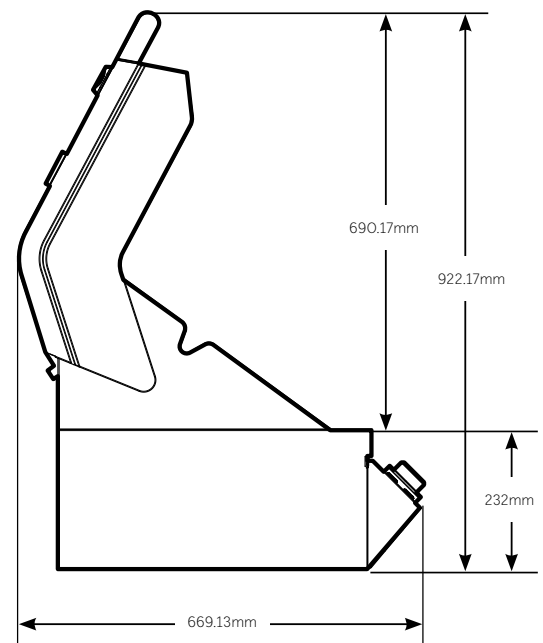

BBF7645SA

7000 Series Premium 4 Burner Built in BBQ

For built-in installations: islands, masonry, other non-combustible material structures.

| | |
|--|-----------------|
| To suit models: BBG7645SA | 4 burner |
| Width | 817mm |
| Height (lid closed) | 555mm |
| Depth (includes 20mm rear ventilation clearance) | 648mm |
| Clearance at rear (Min) | 20mm |
| Minimum Clearance to Combustible Materials | 450mm |

*All measurements are in mm

LIFE TASTES BETTER OUTDOORS